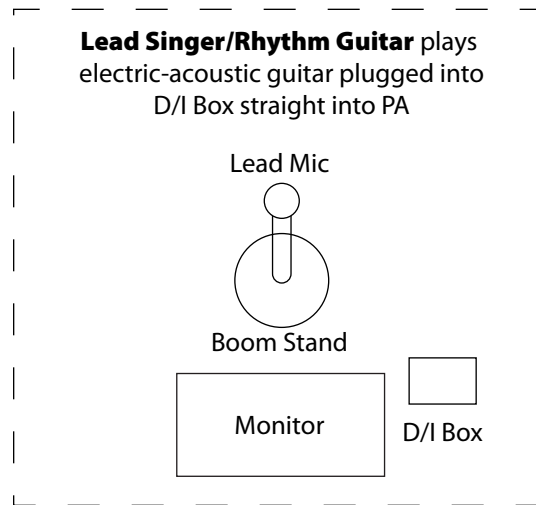

Bag of Toys Live Stage Plot

Monitor Mixes (starting point)

Lead Singer:

Loud: Lead Vocal & rhythm guitar
 Medium: lead guitar, backup vocals, bass
 Off: Drums or light if they're going to be loud behind me

Lead Guitarist:

Loud: Lead Guitar Vocal & lead guitar
 Medium: rhythm guitar, Lead vocals, bass
 Off: Drums or light if they're going to be loud behind me

Bass Player:

Loud: Lead Vocal & rhythm guitar, Bass (depending on cab)
 Medium: lead guitar, backup vocals, bass
 Off: Drums if they're going to be loud behind me

Drummer:

Loud: Lead Vocal & rhythm guitar, Bass, Bass Drum
 Medium: lead guitar, backup vocals,
 Off:

Front of Stage