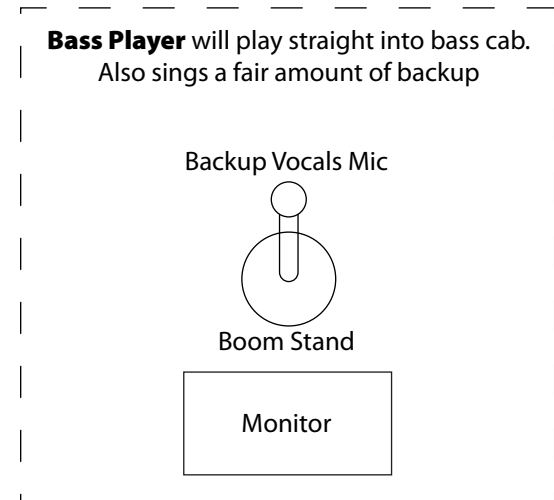

Bag of Toys Live Stage Plot

Monitor Mixes (starting point)

Lead Singer:

Loud: Lead Vocal & rhythm guitar
Medium: lead guitar, backup vocals, bass
Off: Drums or light if they're going to be loud behind me

Lead Guitarist:

Loud: Lead Guitar Vocal & lead guitar
Medium: rhythm guitar, Lead vocals, bass
Off: Drums or light if they're going to be loud behind me

Bass Player:

Loud: Lead Vocal & rhythm guitar, Bass (depending on cab)
Medium: lead guitar, backup vocals, bass
Off: Drums if they're going to be loud behind me

Drummer:

Loud: Lead Vocal & rhythm guitar, Bass, Bass Drum
Medium: lead guitar, backup vocals,
Off:

Front of Stage