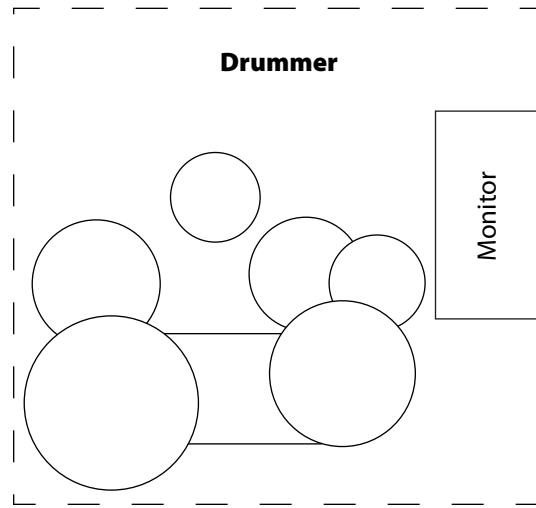

Bag of Toys Live Stage Plot

Monitor Mixes (starting point)

Lead Singer:

Loud: Lead Vocal & rhythm guitar
 Medium: lead guitar, backup vocals, bass
 Off: Drums or light if they're going to be loud behind me

Lead Guitarist:

Loud: Lead Guitar Vocal & lead guitar
 Medium: rhythm guitar, Lead vocals, bass
 Off: Drums or light if they're going to be loud behind me

Bass Player:

Loud: Lead Vocal & rhythm guitar, Bass (depending on cab)
 Medium: lead guitar, backup vocals, bass
 Off: Drums if they're going to be loud behind me

Drummer:

Loud: Lead Vocal & rhythm guitar, Bass, Bass Drum
 Medium: lead guitar, backup vocals,
 Off:

Front of Stage