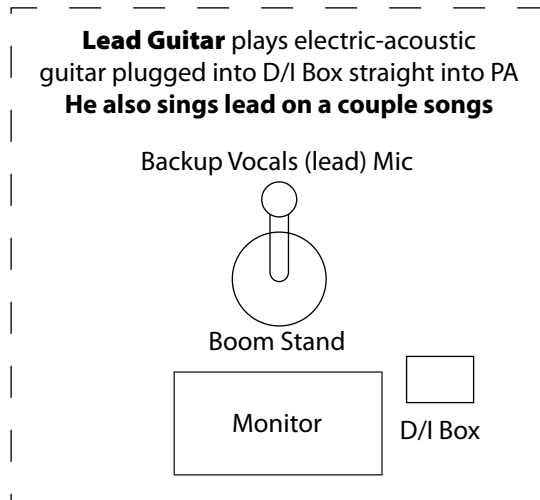

Bag of Toys Live Stage Plot

Monitor Mixes (starting point)

Lead Singer:

Loud: Lead Vocal & rhythm guitar
 Medium: lead guitar, backup vocals, bass
 Off: Drums or light if they're going to be loud behind me

Lead Guitarist:

Loud: Lead Guitar Vocal & lead guitar
 Medium: rhythm guitar, Lead vocals, bass
 Off: Drums or light if they're going to be loud behind me

Bass Player:

Loud: Lead Vocal & rhythm guitar, Bass (depending on cab)
 Medium: lead guitar, backup vocals, bass
 Off: Drums if they're going to be loud behind me

Drummer:

Loud: Lead Vocal & rhythm guitar, Bass, Bass Drum
 Medium: lead guitar, backup vocals,
 Off:

Front of Stage